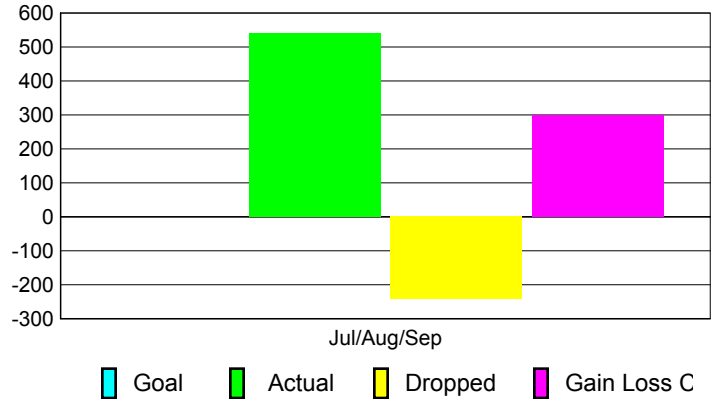

### YTD Status Quo Clubs 2010-2011

Status Quo Clubs Compared to Status Quo Members

## MEMBERSHIP

Membership Results  
2010-2011

Membership  
2009-2010

Month	Net Memb Goal	Actual New Memb	Actual Dropped Memb	Gain/Loss of Memb	Gain/Loss of Memb
Jul/Aug/Sep	0	540	-242	298	144
<b>Totals</b>	<b>0</b>	<b>540</b>	<b>-242</b>	<b>298</b>	<b>144</b>

### Membership Results 2010-2011

Goal, New, Dropped, Gain/Loss

### Comparison of Membership Gain/Loss

Current Year Compared to the Previous Year